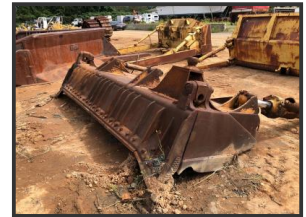

# Semi U Blade Caterpillar Dozer D8

£POA

## Product Details

Product Details	
<b>Category/Type</b>	<b>Attachments</b>
<b>Make</b>	<b>Semi U Blade</b>
<b>Model</b>	<b>Caterpillar Dozer D8</b>
<b>Year</b>	-
<b>Hours</b>	-

218 Wingo Heights Rd, Spartanburg, SC 29303