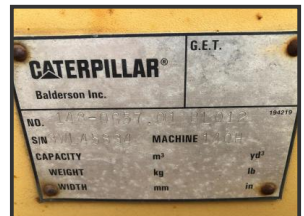

Front Lift Group Scarifier Caterpillar Motor Grader 140G

£POA

Product Details	
Category/Type	Attachments
Make	Front Lift Group Scarifier
Model	Caterpillar Motor Grader 140G
Year	-
Hours	-

218 Wingo Heights Rd, Spartanburg, SC 29303